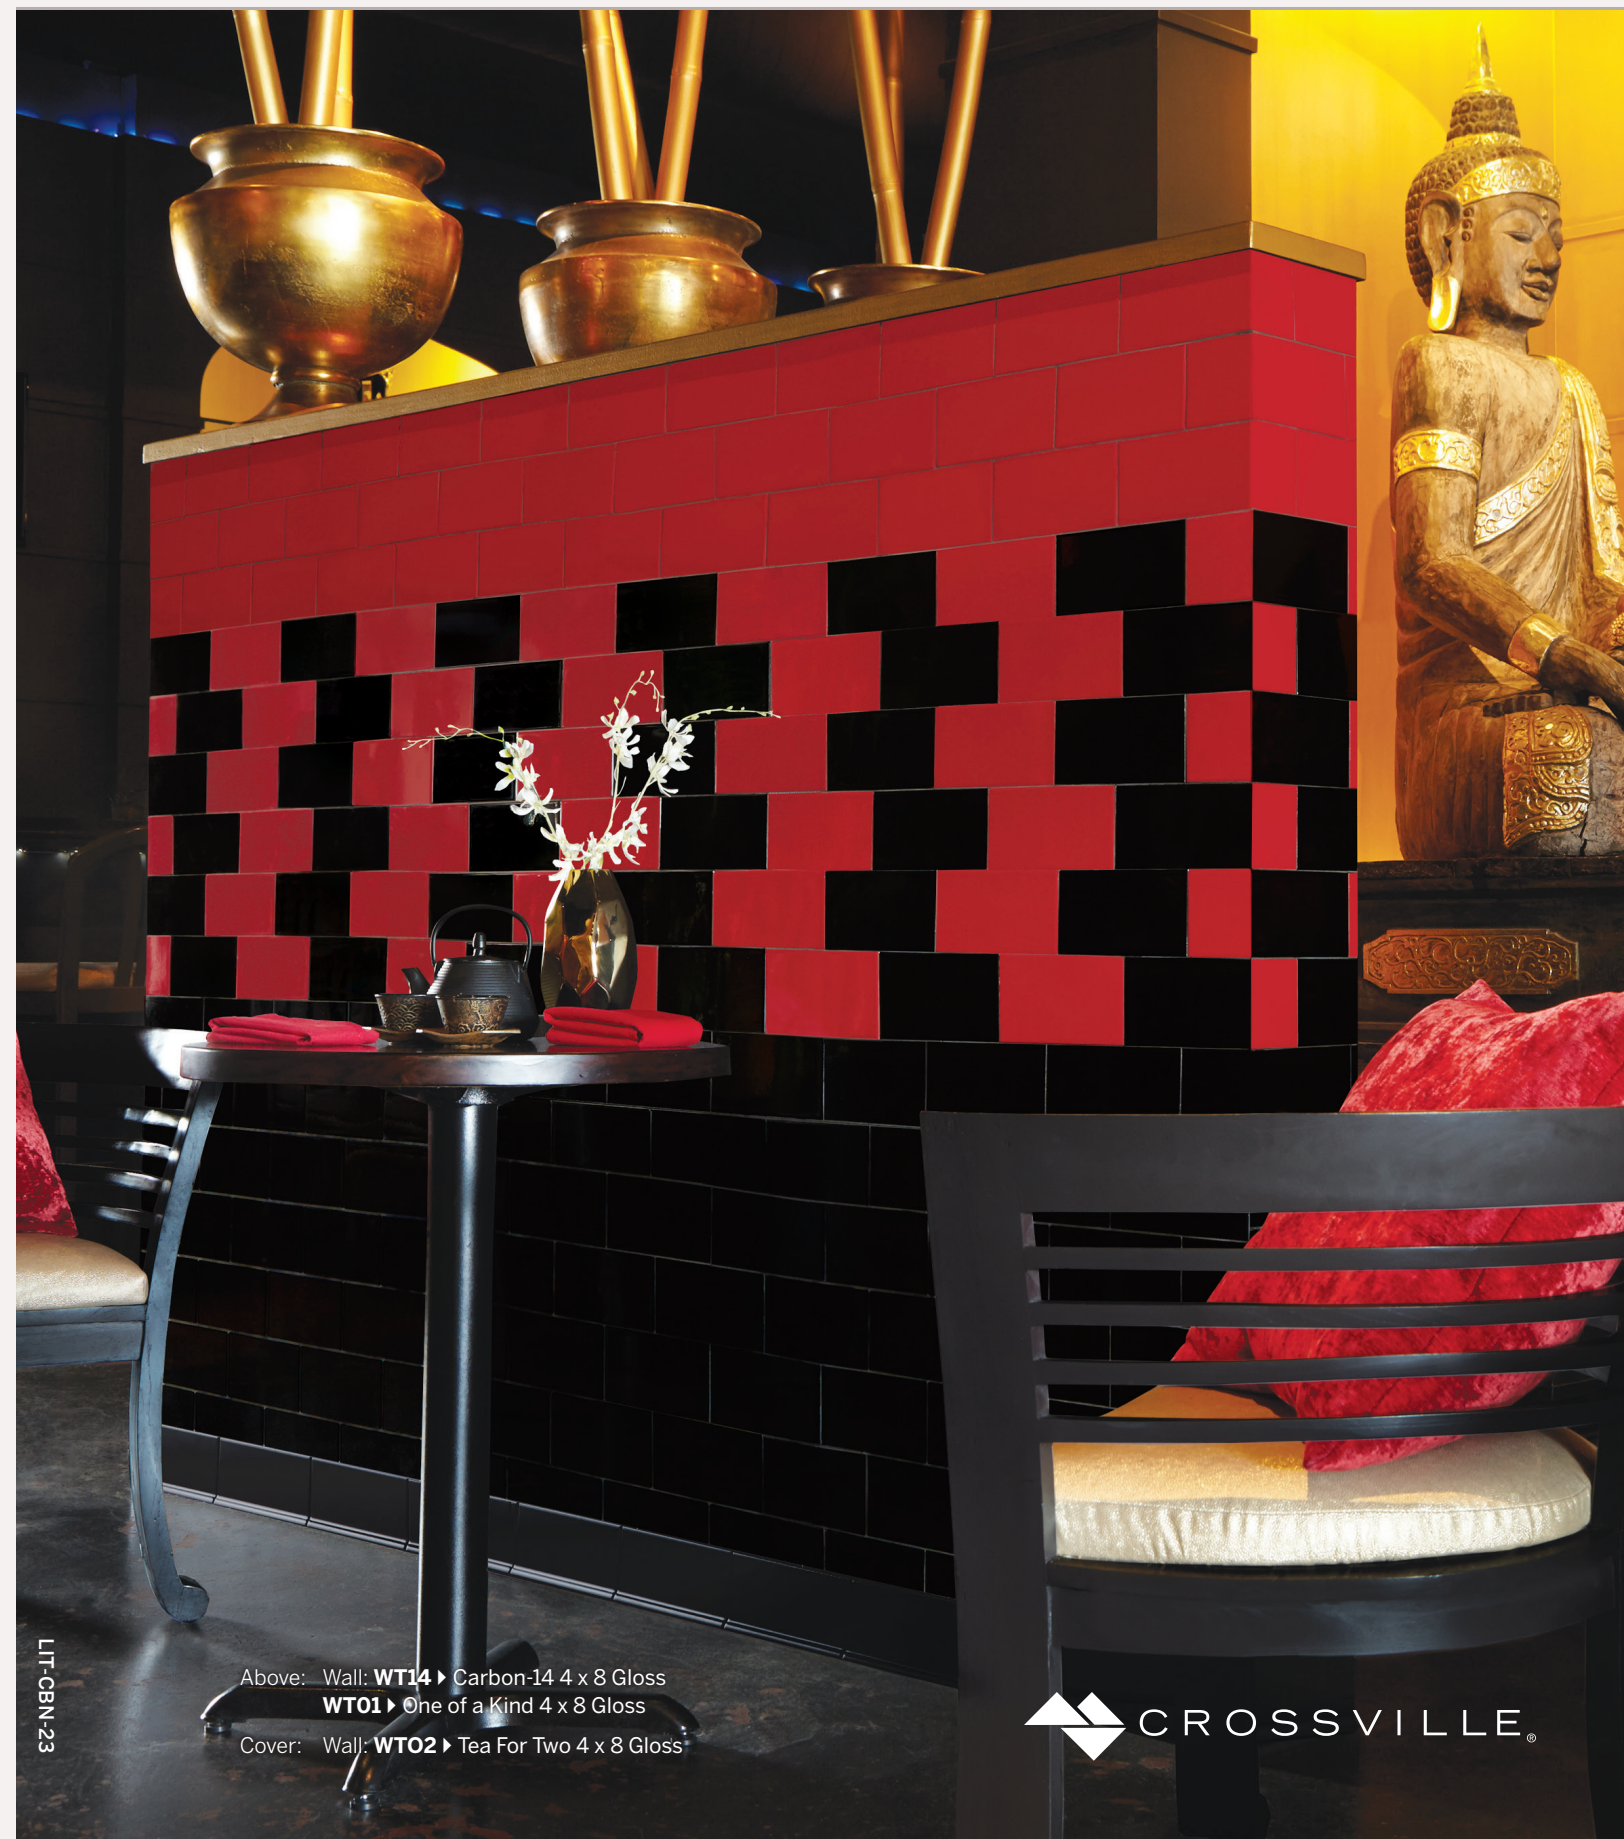

Color by Numbers

Wall Tile

Above: Wall: **WT14** ▶ Carbon-14 4 x 8 Gloss
WT01 ▶ One of a Kind 4 x 8 Gloss
Cover: Wall: **WT02** ▶ Tea For Two 4 x 8 Gloss

LIT-CBN-23