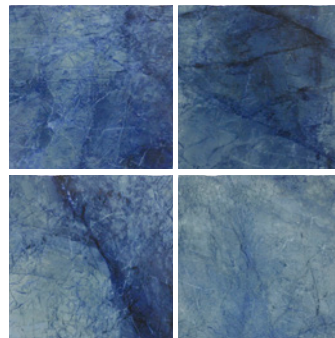

Crossville Studios

DRENCH

NAVARRE BLUE GLOSS

Drench porcelain pool tiles are perfect for adding a touch of splendor to your pool. Each tile's striking color is inspired by nature, ideal for creating your personal outdoor oasis.

NAVARRE BLUE GLOSS*

OPAL NAVY GLOSS*

SEASIDE BLUE GLOSS*

LAGUNA BLUE MATTE*

* Four 6 x 6 tiles of each color are shown to illustrate the V3 shade variation. Expect that the amount of color and texture on each piece may vary significantly. Inspect the product upon delivery and for best results, blend tile from several cartons during installation.