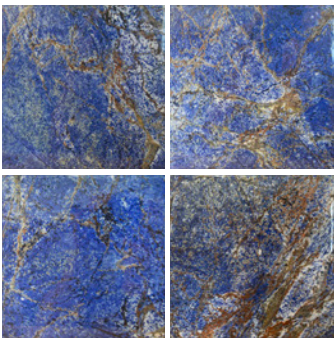

Crossville Studios

DRENCH

NAVARRE BLUE GLOSS

Drench porcelain pool tiles are perfect for adding a touch of splendor to your pool. Each tile's striking color is inspired by nature, ideal for creating your personal outdoor oasis.

NAVARRE BLUE GLOSS*

OPAL NAVY GLOSS*

SEASIDE BLUE GLOSS*

LAGUNA BLUE MATTE*

* Four 6 x 6 tiles of each color are shown to illustrate the V3 shade variation. Expect that the amount of color and texture on each piece may vary significantly. Inspect the product upon delivery and for best results, blend tile from several cartons during installation.

Available Sizes

Thickness 7.3mm

6 x 6

Technical Specifications

Product Performance	Result	Testing Method
Water Absorption	0.4%	ISO 10545-3
Breaking Strength	39 N/mm ²	ISO 10545-4
Surface Abrasion	3 PEI	ISO 10545-7
Scratch Hardness	4	Mohs
Frost Resistance	Resistant	ISO 10545-11
Chemical Resistance	A/B	ISO 10545-13
Stain Resistance	5	ISO 10545-14
Wet DCOF (Gloss)	>0.4	A137.1
Wet DCOF (Matte)	> 0.5	A137.1
Thermal Shock	Resistant	A137.3
Shade Variation	V3	
Application Area	Exterior covered walls, exterior walls, interior walls dry, interior walls wet, pool fountain water-line residential and commercial areas.	