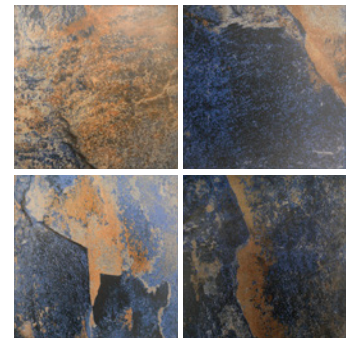

Crossville Studios

DRENCH

NAVARRE BLUE GLOSS

Drench porcelain pool tiles are perfect for adding a touch of splendor to your pool. Each tile's striking color is inspired by nature, ideal for creating your personal outdoor oasis.

NAVARRE BLUE GLOSS*

OPAL NAVY GLOSS*

SEASIDE BLUE GLOSS*

LAGUNA BLUE MATTE*

* Four 6 x 6 tiles of each color are shown to illustrate the V3 shade variation. Expect that the amount of color and texture on each piece may vary significantly. Inspect the product upon delivery and for best results, blend tile from several cartons during installation.