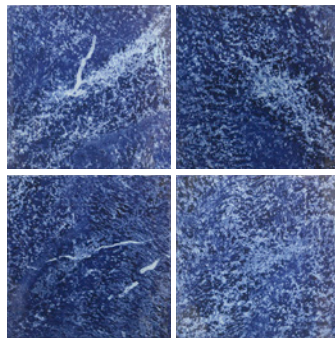

Crossville Studios

DRENCH

NAVARRE BLUE GLOSS

Drench porcelain pool tiles are perfect for adding a touch of splendor to your pool. Each tile's striking color is inspired by nature, ideal for creating your personal outdoor oasis.

NAVARRE BLUE GLOSS*

OPAL NAVY GLOSS*

SEASIDE BLUE GLOSS*

LAGUNA BLUE MATTE*

* Four 6 x 6 tiles of each color are shown to illustrate the V3 shade variation. Expect that the amount of color and texture on each piece may vary significantly. Inspect the product upon delivery and for best results, blend tile from several cartons during installation.