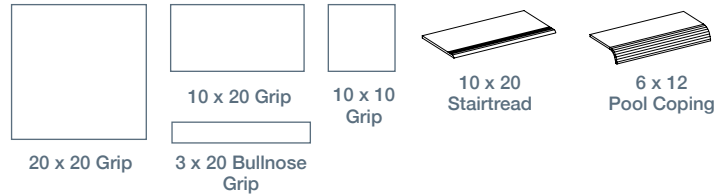

2 x 24 Bullnose Natural

Available Sizes: Outdoor - Grip Thickness 10 mm

OUTDOOR - GRIP

20 x 20 Grip

10 x 20 Grip

10 x 10 Grip

3 x 20 Bullnose Grip

10 x 20 Stairtread

6 x 12 Pool Coping

Technical Specifications

Product Performance	Result (Natural & Grip)	Testing Method
Water Absorption	≤ 0.1%	ISO 10545-3
Frost Resistance	Resistant	ISO 10545-12
Chemical Resistance	Complying	ISO 10545-13
Stain Resistance	Complying	ISO 10545-14
Wear Rating	5	PEI
DCOF	> 0.42	ANSI A137.1
Recommended Grout Thickness	3mm recommended	
Shade Variation	V3 (Artis is V4)	
Usage	Aurum porcelain tile is suitable for exterior covered walls, exterior floors (grip finish only), exterior walls, interior floors dry, interior walls dry, interior walls wet, pool fountain waterlines.	

View other great product options and find detailed product specifications at crossvillestudios.com