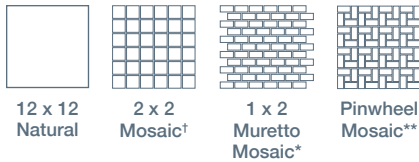

#### OUTDOOR - GRIP

EBUR

ARTIS (BLEND)\*\*\*

NUX

\*\*\* This color is a blend with very substantial color variation, please see additional samples for accurate color range.

#### Available Sizes: Indoor - Natural Thickness 9 mm

##### INDOOR - NATURAL

24 x 48 Natural

24 x 24 Natural

2 x 24 Bullnose Natural

12 x 12 Natural

2 x 2 Mosaic†

1 x 2 Muretto Mosaic\*

Pinwheel Mosaic\*\*