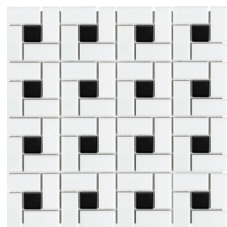

Crossville Studios

SOHO MOSAICS

4" WHITE OCTAGON W/ BLACK DOT

The SOHO Mosaic series offers an elegant, vintage look that was popular during Victorian times and the Arts & Crafts period. Available in a durable, glazed porcelain tile with a matte or glossy finish, these tiles offer a variety of mosaics in geometric patterns.

MATTE MOSAICS

2 x 2 WHITE
12 x 12 sheet
ANA51-024

2 x 2 BISCUIT
12 x 12 sheet
ANA51-025

2 x 2 LINEN
12 x 12 sheet
ANA51-026

2 x 2 WARM GREY
12 x 12 sheet
ANA51-027

2 x 2 TAUPE
12 x 12 sheet
ANA51-028

2 x 2 BLACK
12 x 12 sheet
ANA51-029

1" WHITE
HEXAGON
ANA51-070

1" WHITE
HEXAGON W/
BLACK
ANA51-071

2" WHITE
HEXAGON
ANA51-075

2" WHITE
HEXAGON W/
BLACK
ANA51-076

2 x 2 WHITE W/
WHITE DOT
ANA51-080

2 x 2 WHITE W/
BLACK DOT
ANA51-081

4" WHITE
OCTAGON W/
WHITE DOT
ANA51-095

4" WHITE
OCTAGON W/
BLACK DOT
ANA51-096

PINWHEEL
ANA51-085

BASKETWEAVE
ANA51-090

Continued on next page...

View other great product options and find detailed product specifications at crossvillestudios.com