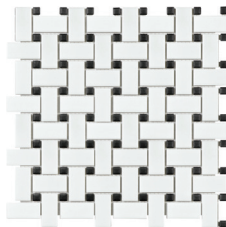

Crossville Studios

SOHO MOSAICS

4" WHITE OCTAGON W/ BLACK DOT

The SOHO Mosaic series offers an elegant, vintage look that was popular during Victorian times and the Arts & Crafts period. Available in a durable, glazed porcelain tile with a matte or glossy finish, these tiles offer a variety of mosaics in geometric patterns.

1" WHITE
HEXAGON
ANA51-070

1" WHITE
HEXAGON W/
BLACK
ANA51-071

2" WHITE
HEXAGON
ANA51-075

2" WHITE
HEXAGON W/
BLACK
ANA51-076

2 x 2 WHITE W/
WHITE DOT
ANA51-080

2 x 2 WHITE W/
BLACK DOT
ANA51-081

4" WHITE
OCTAGON W/
WHITE DOT
ANA51-095

4" WHITE
OCTAGON W/
BLACK DOT
ANA51-096

PINWHEEL
ANA51-085

BASKETWEAVE
ANA51-090

Continued on next page...

View other great product options and find detailed product specifications at crossvillestudios.com